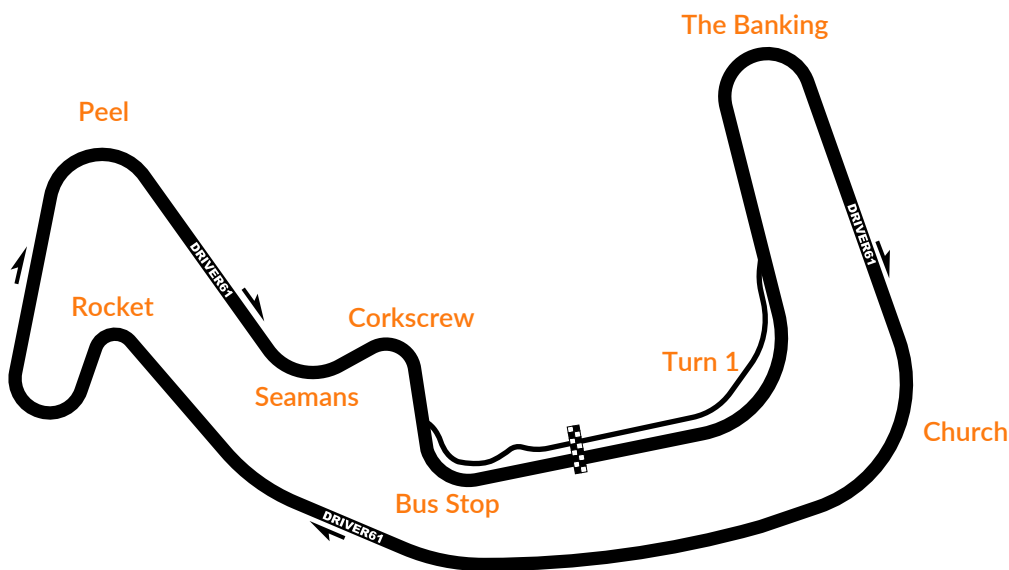

Date	Track	Track Length:
Session	Weather	Best Time
Driver	Air Temp	Pace Time
Car	Track Temp	% Diff to Pace

Turn 1	The Banking	Church	Rocket

Peel	Seamans	Corkscrew	Bus Stop

Comments