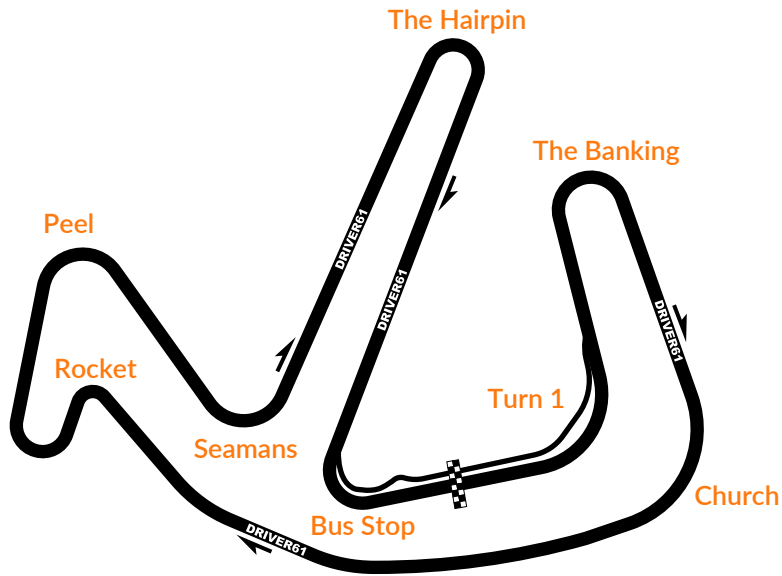

Date	Track	Track Length:
Session	Weather	Best Time
Driver	Air Temp	Pace Time
Car	Track Temp	% Diff to Pace

Turn 1	The Banking	Church	Rocket

Peel	Seamans	The Hairpin	Bus Stop

Comments