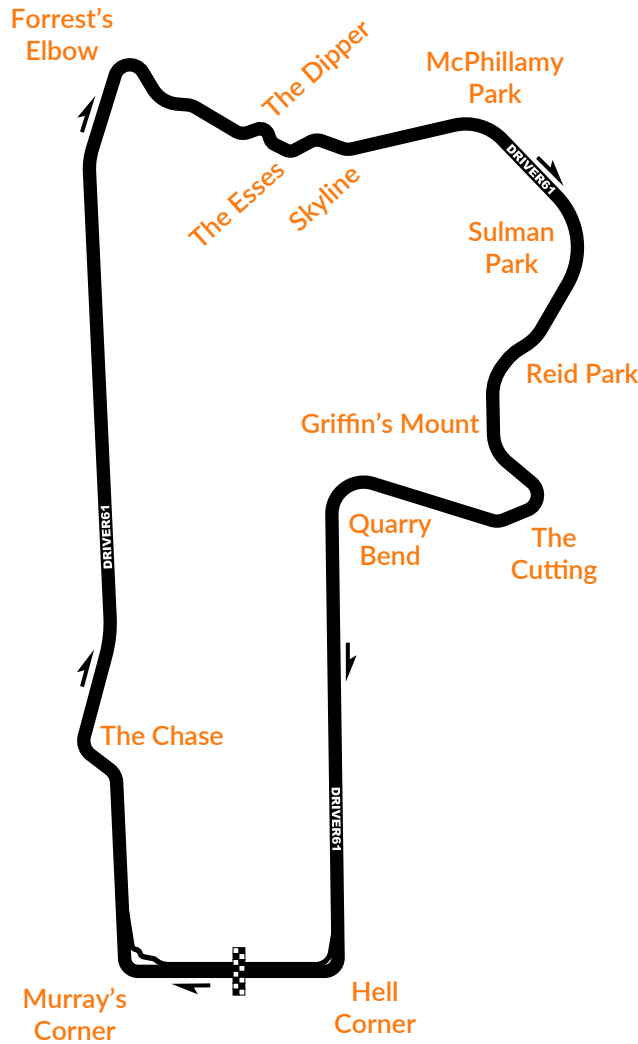

Date	Track	Track Length:
Session	Weather	Best Time
Driver	Air Temp	Pace Time
Car	Track Temp	% Diff to Pace

**Murray's Corner**

**The Chase**

**Forrest's Elbow**

**The Dipper**

**Reid Park**

**Comments**

**The Esses**

**Skyline**

**McPhillamy Park**

**Sulman Park**

**Griffin's Mount**

**The Cutting**

**Quarry Bend**

**Hell Corner**