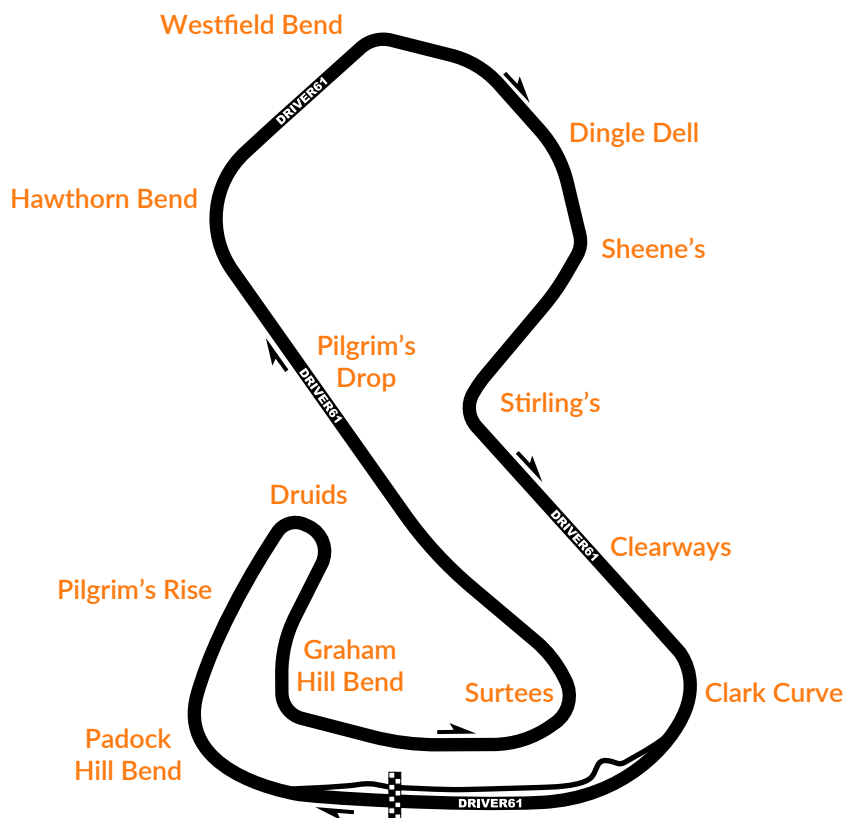

Date	Track	Track Length:
Session	Weather	Best Time
Driver	Air Temp	Pace Time
Car	Track Temp	% Diff to Pace

Padock Hill Bend

Pilgrim's Rise

Druids	Graham Hill Bend	Surtees	Pilgrim's Drop

Hawthorn Bend	Westfield Bend	Dingle Dell	Sheene's

Comments	Stirling's	Clearways	Clark Curve