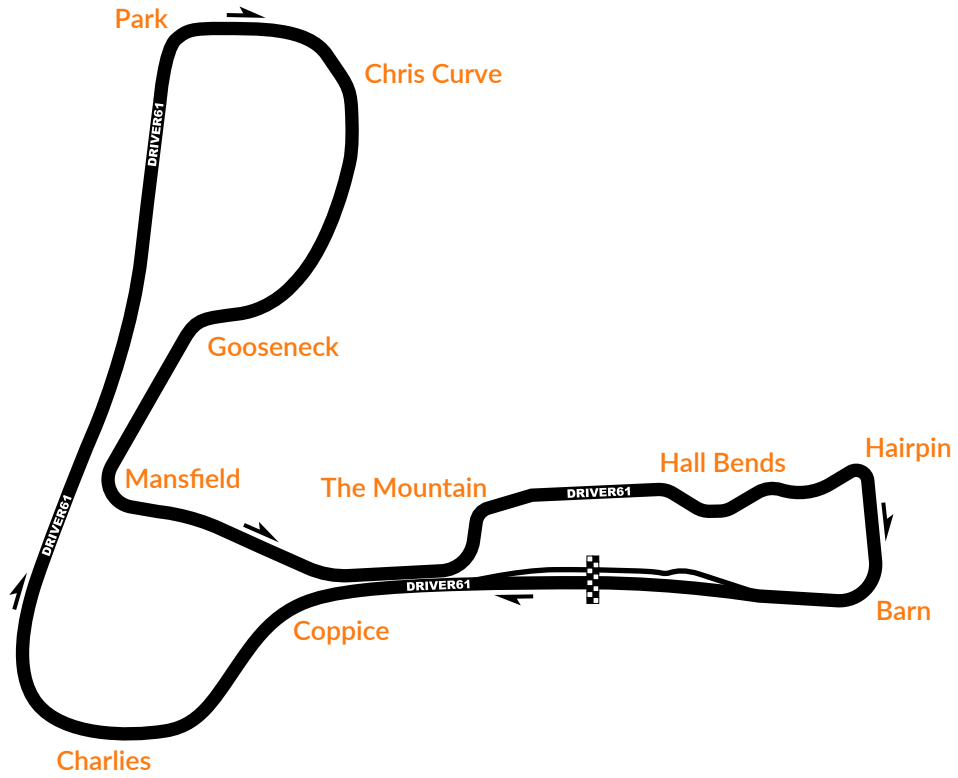

Date	Track	Track Length:
Session	Weather	Best Time
Driver	Air Temp	Pace Time
Car	Track Temp	% Diff to Pace

Coppice	Charlies	Park	Chris Curve

Gooseneck	Mansfield	The Mountain	Hall Bends

Comments	Hairpin	Barn