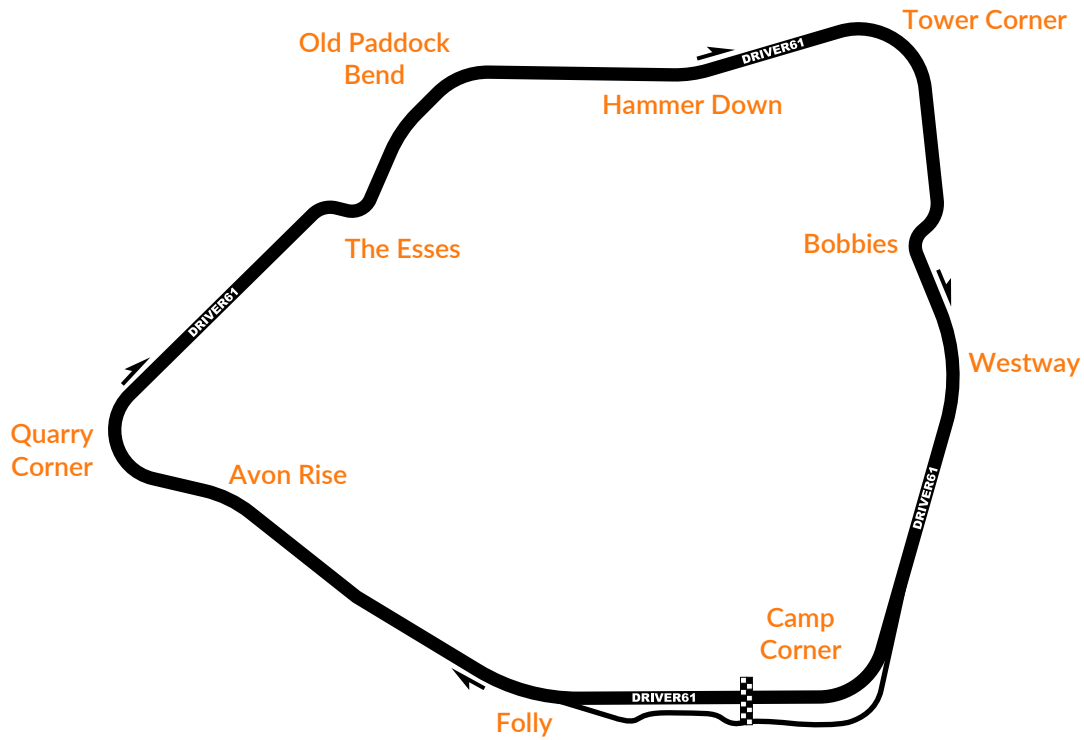

Date	Track	Track Length:
Session	Weather	Best Time
Driver	Air Temp	Pace Time
Car	Track Temp	% Diff to Pace

Folly	Avon Rise	Quarry Corner	The Esses

Old Paddock Bend	Hammer Down	Tower Corner	Bobbies

Comments	Westway	Camp Corner