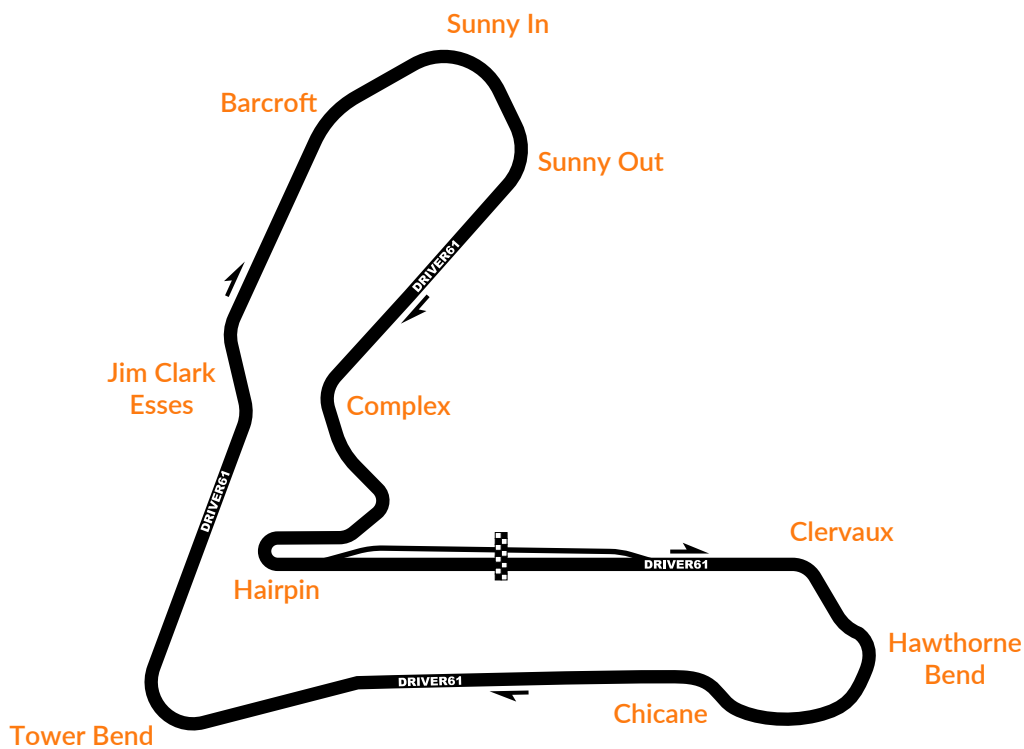

Date	Track	Track Length:
Session	Weather	Best Time
Driver	Air Temp	Pace Time
Car	Track Temp	% Diff to Pace

Clervaux	Hawthorne Bend	Chicane	Tower Bend

Jim Clark Esses	Barcroft	Sunny In	Sunny Out

Comments	Complex	Hairpin