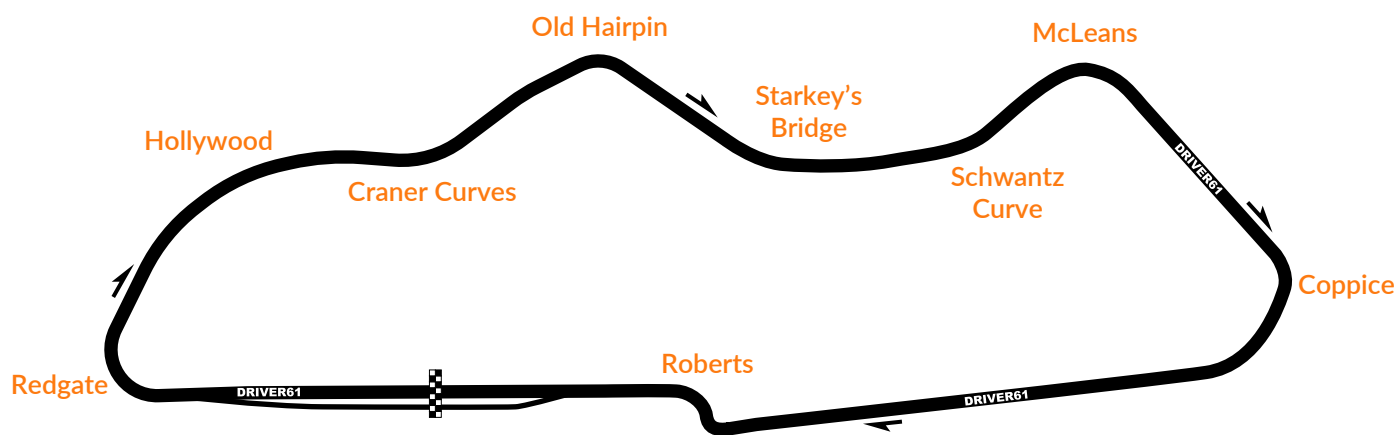

Date	Track	Track Length:
Session	Weather	Best Time
Driver	Air Temp	Pace Time
Car	Track Temp	% Diff to Pace

Redgate	Hollywood	Craner Curves	Old Hairpin

Starkey's Bridge	Schwantz Curve	McLeans	Coppice

Comments	Roberts