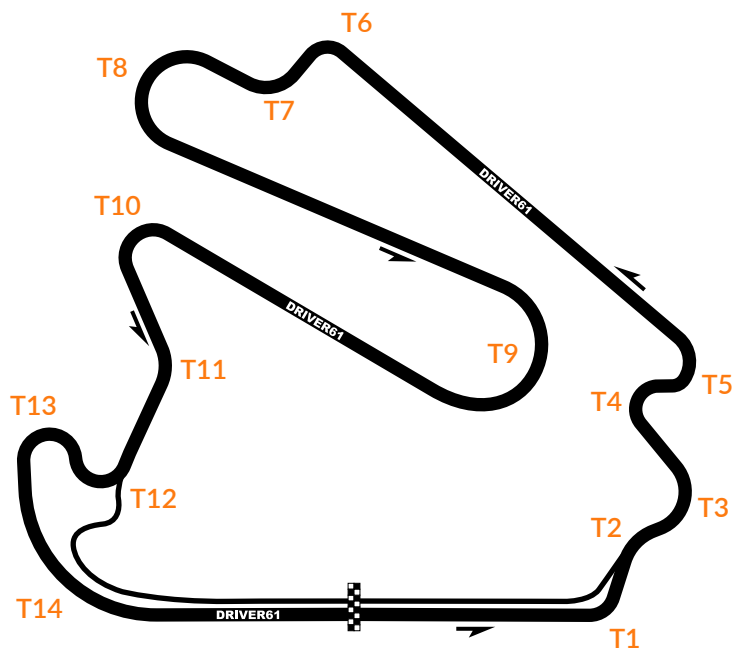

Date	Track	Track Length:
Session	Weather	Best Time
Driver	Air Temp	Pace Time
Car	Track Temp	% Diff to Pace

Turn 1	Turn 2	Turn 3	Turn 4
Turn 5	Turn 6	Turn 7	Turn 8
Turn 9	Turn 10	Turn 11	Turn 12
Comments	Turn 13	Turn 14	