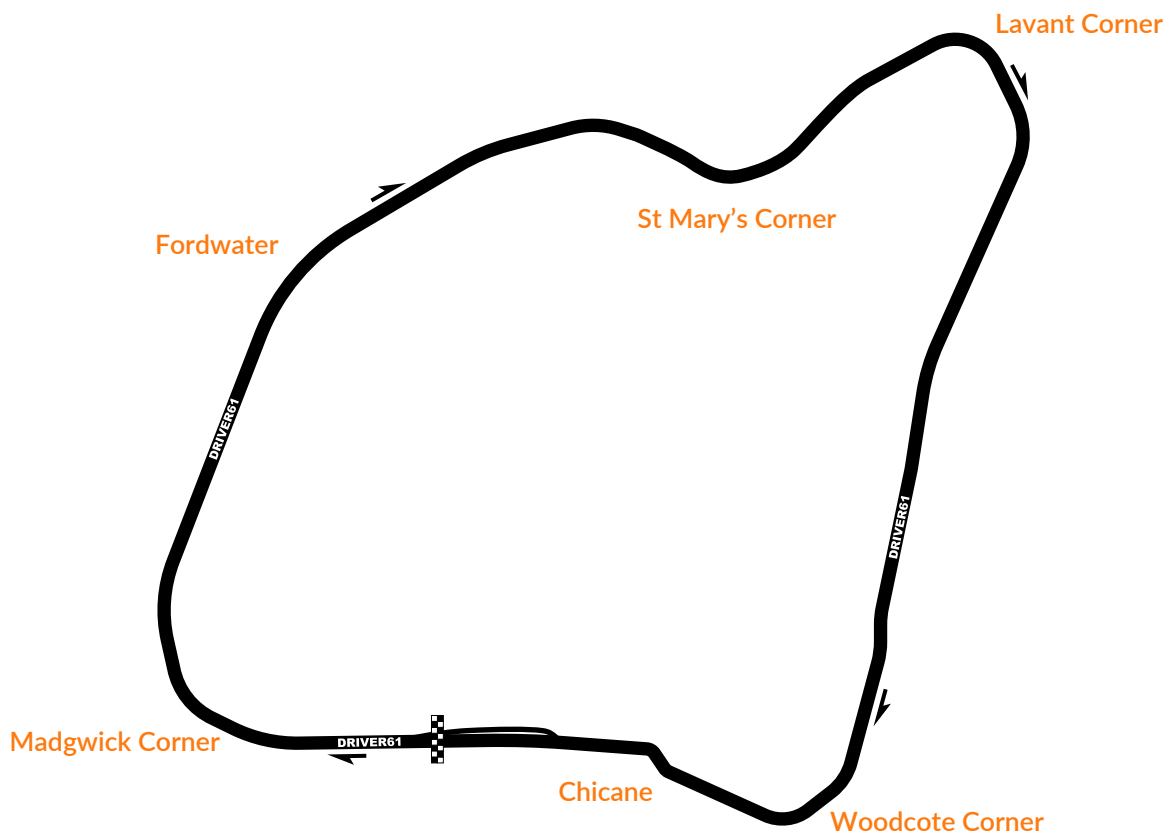

Date	Track	Track Length:
Session	Weather	Best Time
Driver	Air Temp	Pace Time
Car	Track Temp	% Diff to Pace

Madgwick Corner	Fordwater	St Mary's Corner	Lavant Corner

Comments	Woodcote Corner	Chicane