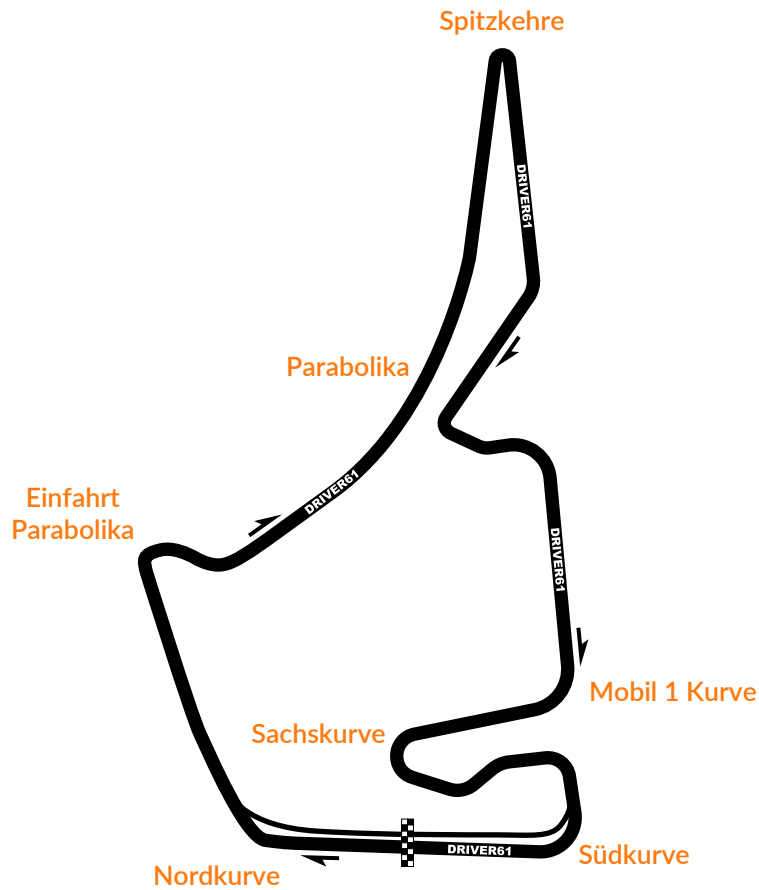

Date	Track	Track Length:
Session	Weather	Best Time
Driver	Air Temp	Pace Time
Car	Track Temp	% Diff to Pace

Nordkurve	Einfahrt Parabolika	Parabolika	Spitzkehre
Mobil 1 Kurve	Sachskurve	Südkurve	

Comments