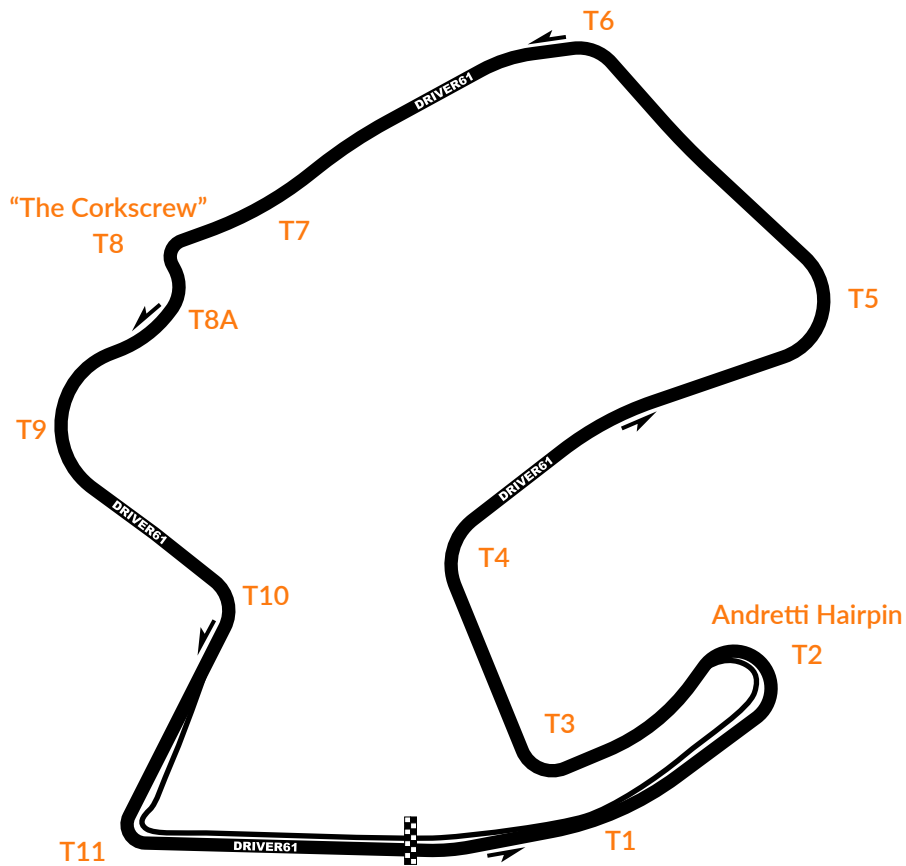

Date	Track	Track Length:
Session	Weather	Best Time
Driver	Air Temp	Pace Time
Car	Track Temp	% Diff to Pace

Turn 1	Andretti Hairpin (Turn 2)	Turn 3	Turn 4
Turn 5	Turn 6	Turn 7	"The Corkscrew" (Turn 8)
Turn 8A	Turn 9	Turn 10	Turn 11