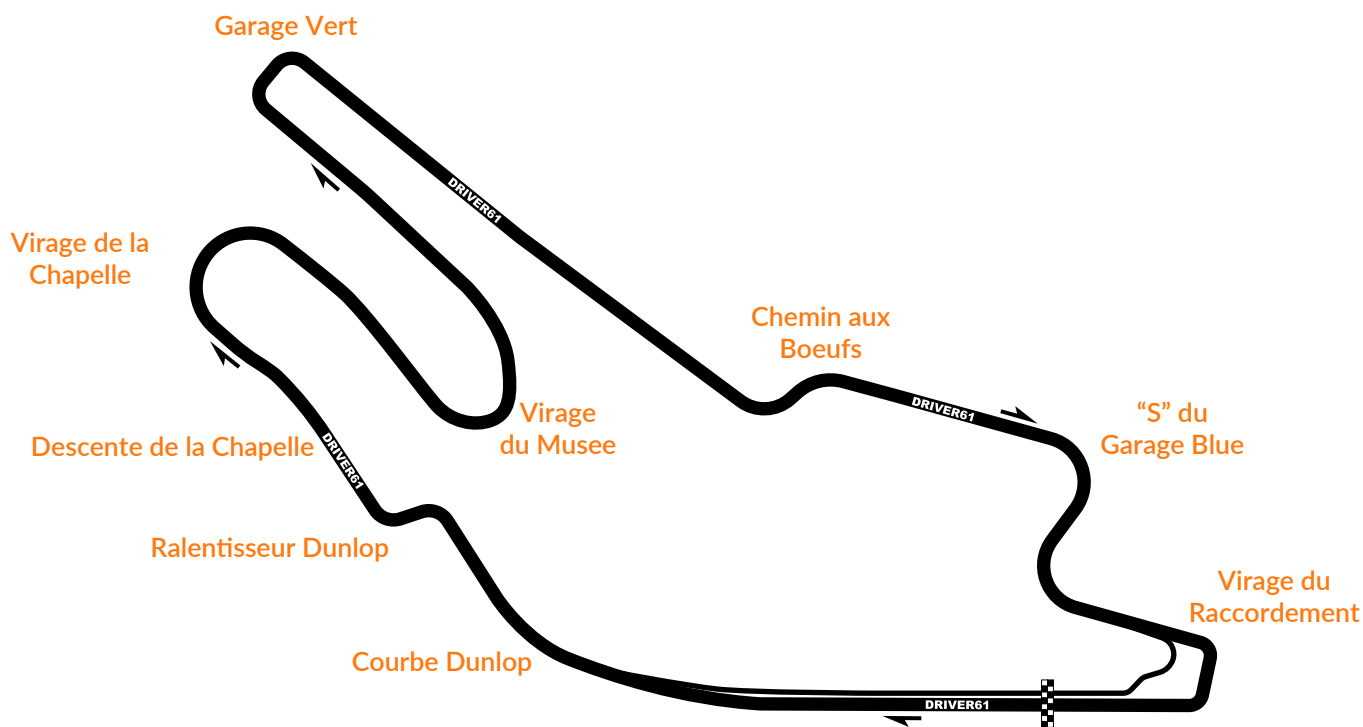

Date	Track	Track Length:
Session	Weather	Best Time
Driver	Air Temp	Pace Time
Car	Track Temp	% Diff to Pace

Courbe Dunlop	Ralentisseur Dunlop	Descente de la Chapelle	Virage de la Chapelle

Virage du Musee	Garage Vert	Chemin aux Boeufs	"S" du Garage Blue