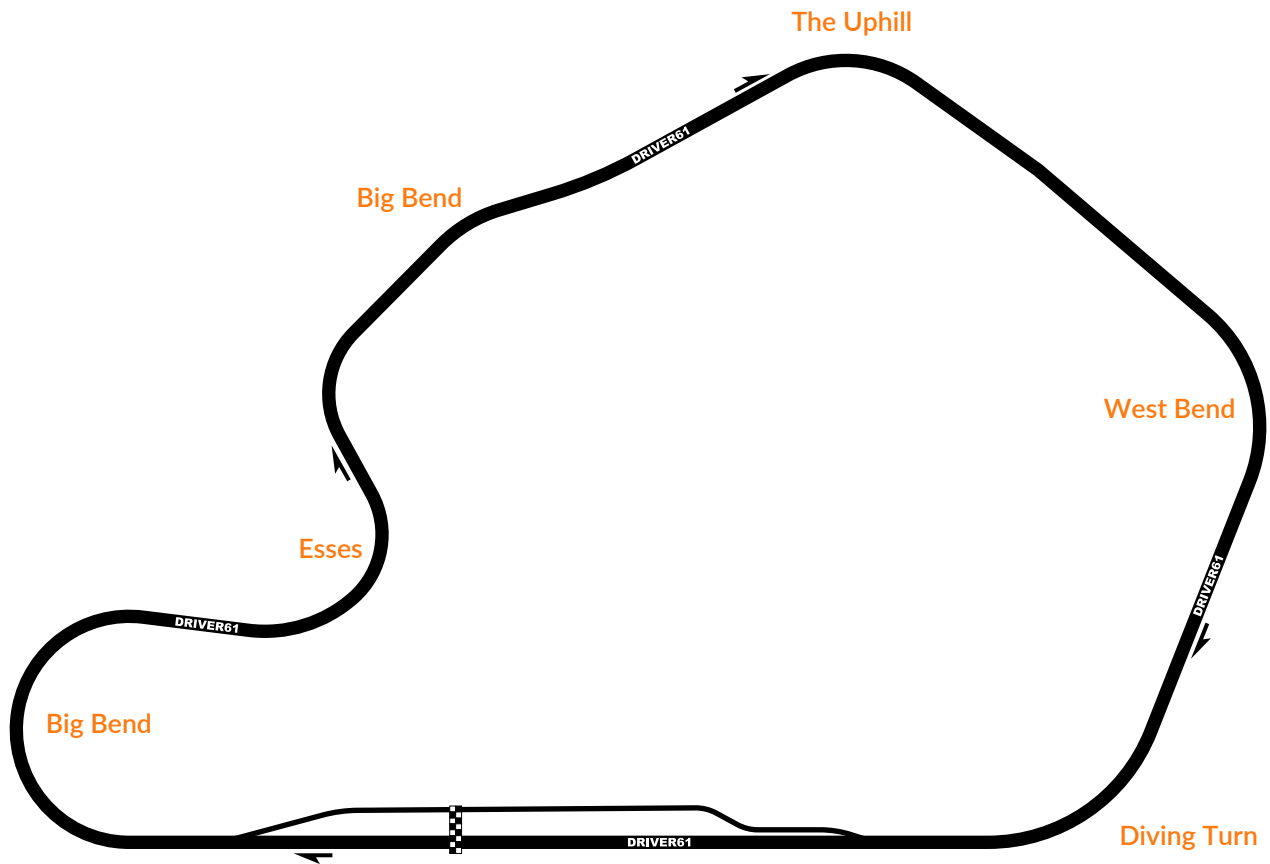

Date	Track	Track Length:
Session	Weather	Best Time
Driver	Air Temp	Pace Time
Car	Track Temp	% Diff to Pace

Big Bend	Esses	Big Bend	The Uphill
Comments		West Bend	Diving Turn