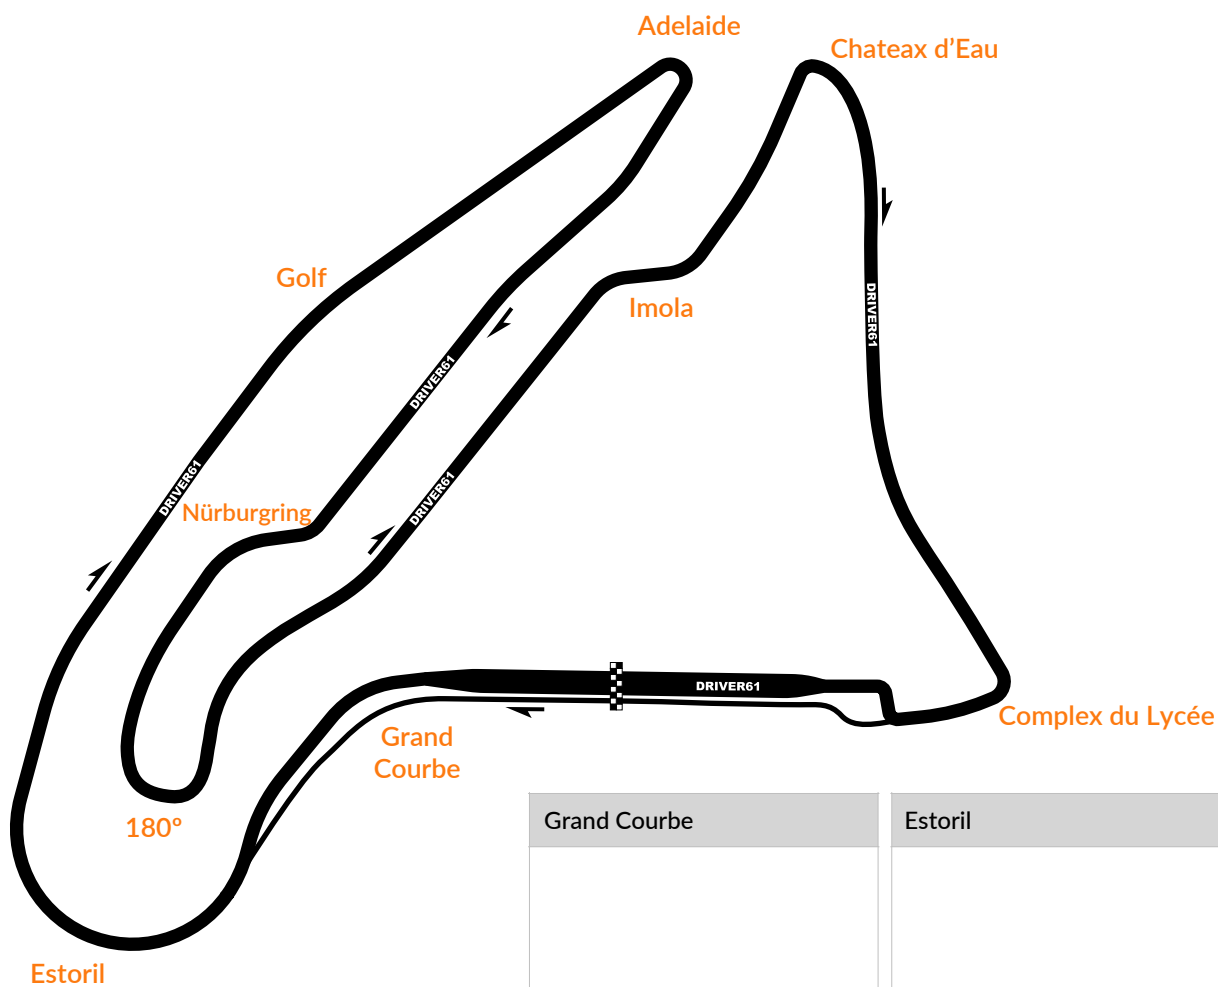

Date	Track	Track Length:
Session	Weather	Best Time
Driver	Air Temp	Pace Time
Car	Track Temp	% Diff to Pace

Grand Courbe	Estoril

Golf	Adelaide	Nürburgring	180°

Comments	Imola	Chateaux d'Eau	Complex du Lycée