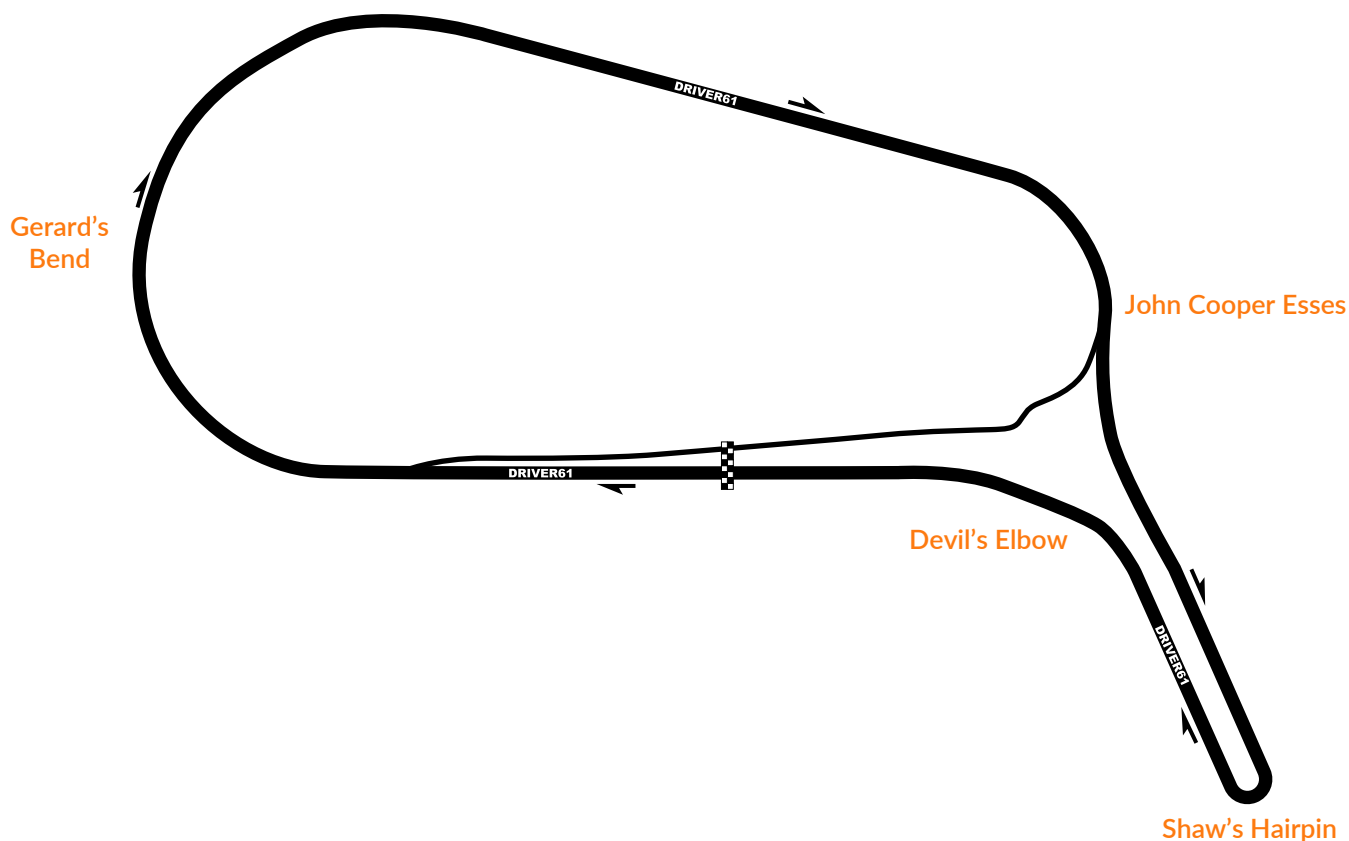

Date	Track	Track Length:
Session	Weather	Best Time
Driver	Air Temp	Pace Time
Car	Track Temp	% Diff to Pace

Gerard's Bend	John Cooper Esses	Shaw's Hairpin	Devil's Elbow

Comments