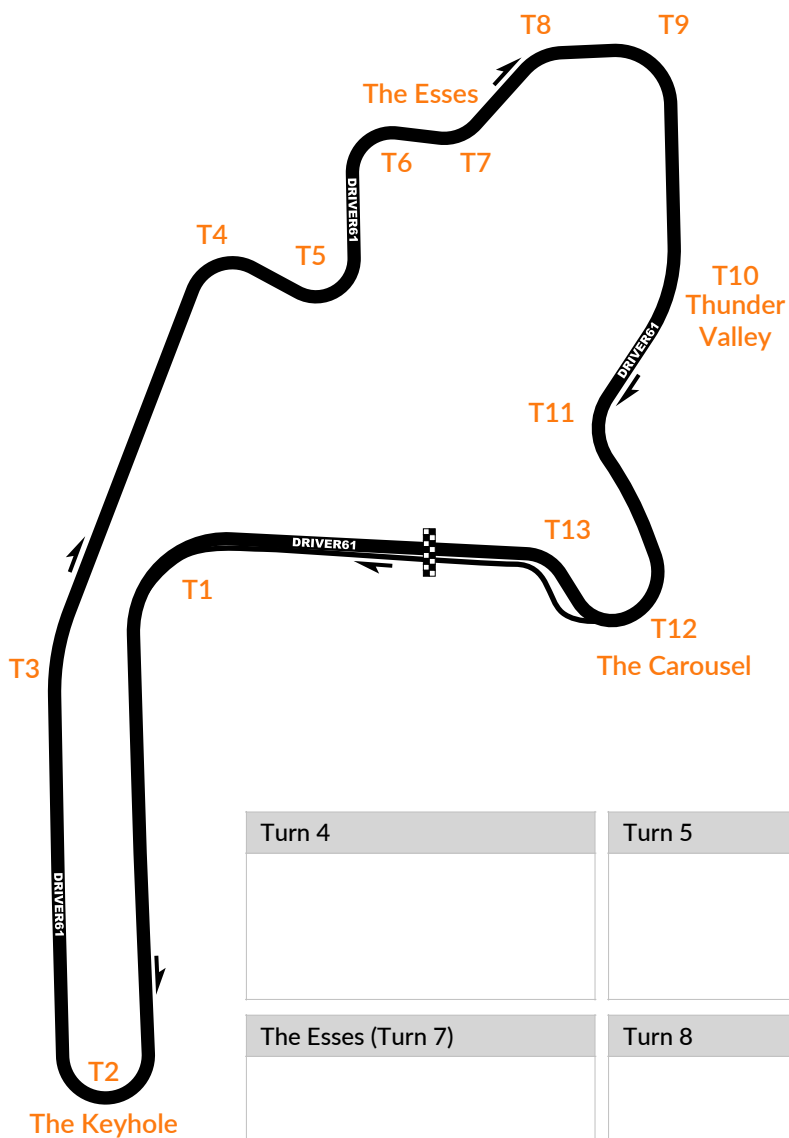

Date	Track	Track Length:
Session	Weather	Best Time
Driver	Air Temp	Pace Time
Car	Track Temp	% Diff to Pace

Turn 1

The Keyhole (Turn 2)

Turn 3

Turn 4

Turn 5

Turn 6

The Esses (Turn 7)

Turn 8

Turn 9

Thunder valley (Turn 10)

Turn 11

The Carousel (Turn 12)

Turn 13

Comments