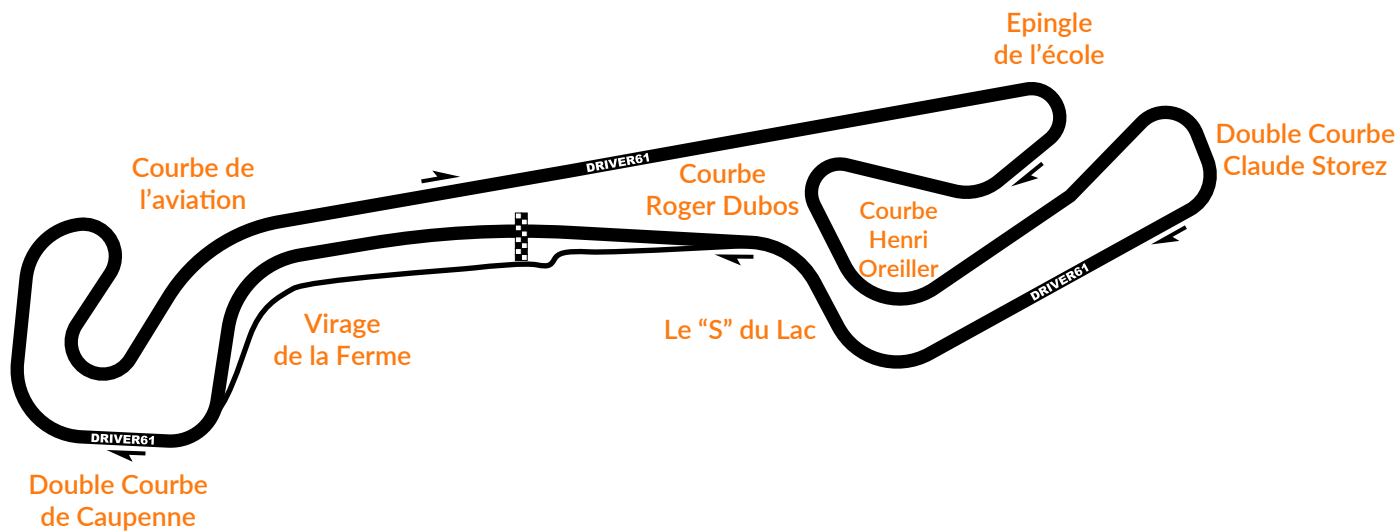

Date	Track	Track Length:
Session	Weather	Best Time
Driver	Air Temp	Pace Time
Car	Track Temp	% Diff to Pace

Virage de la Ferme	Double Courbe de Caupenne	Courbe de l'aviation	Epingle de l'école

Courbe Roger Dubos	Courbe Henri Oreiller	Double Courbe Claude Storez	Le "S" du Lac