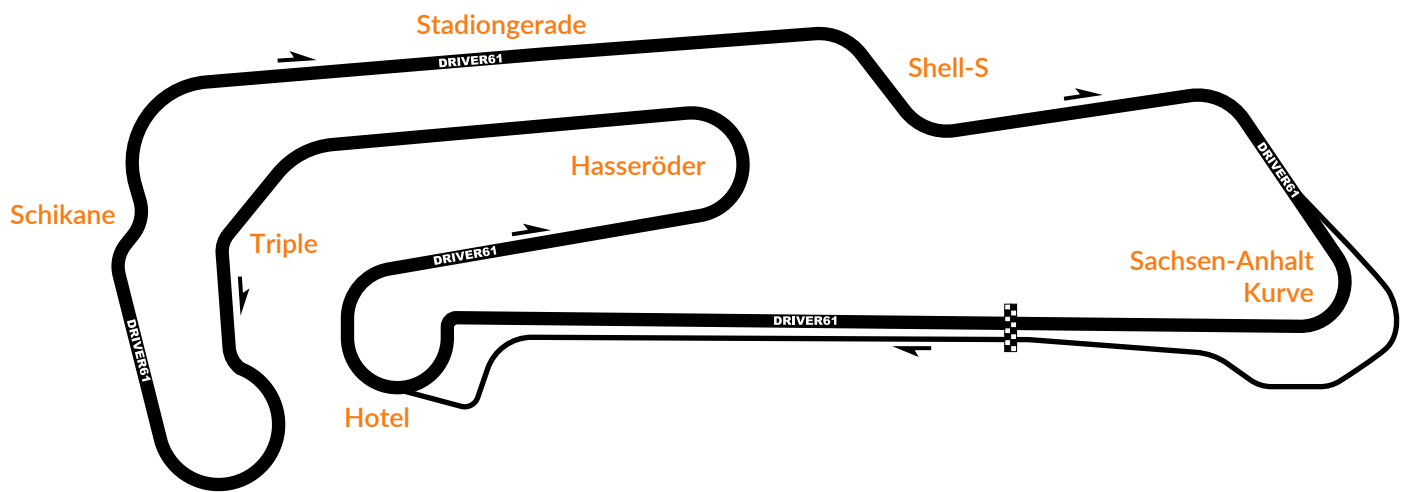

Date	Track	Track Length:
Session	Weather	Best Time
Driver	Air Temp	Pace Time
Car	Track Temp	% Diff to Pace

Hotel	Hasseröder	Triple	Schikane

Stadiongerade	Shell-S	Sachsen-Anhalt Kurve

Comments