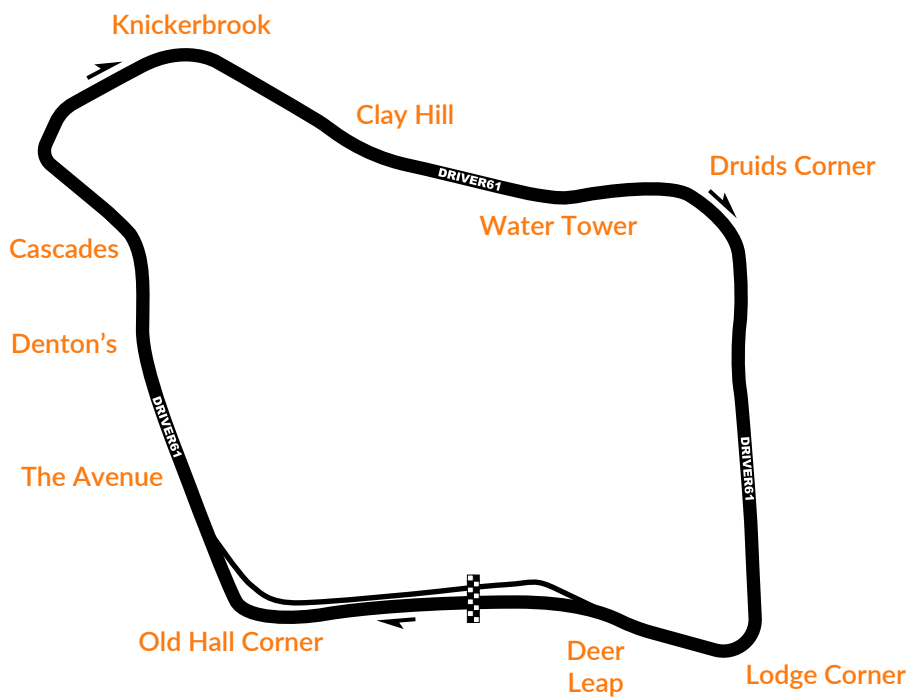

Date	Track	Track Length:
Session	Weather	Best Time
Driver	Air Temp	Pace Time
Car	Track Temp	% Diff to Pace

Old Hall Corner	The Avenue	Denton's	Cascades

Knickerbrook	Clay Hill	Water Tower	Druids Corner

Comments	Lodge Corner	Deer Leap