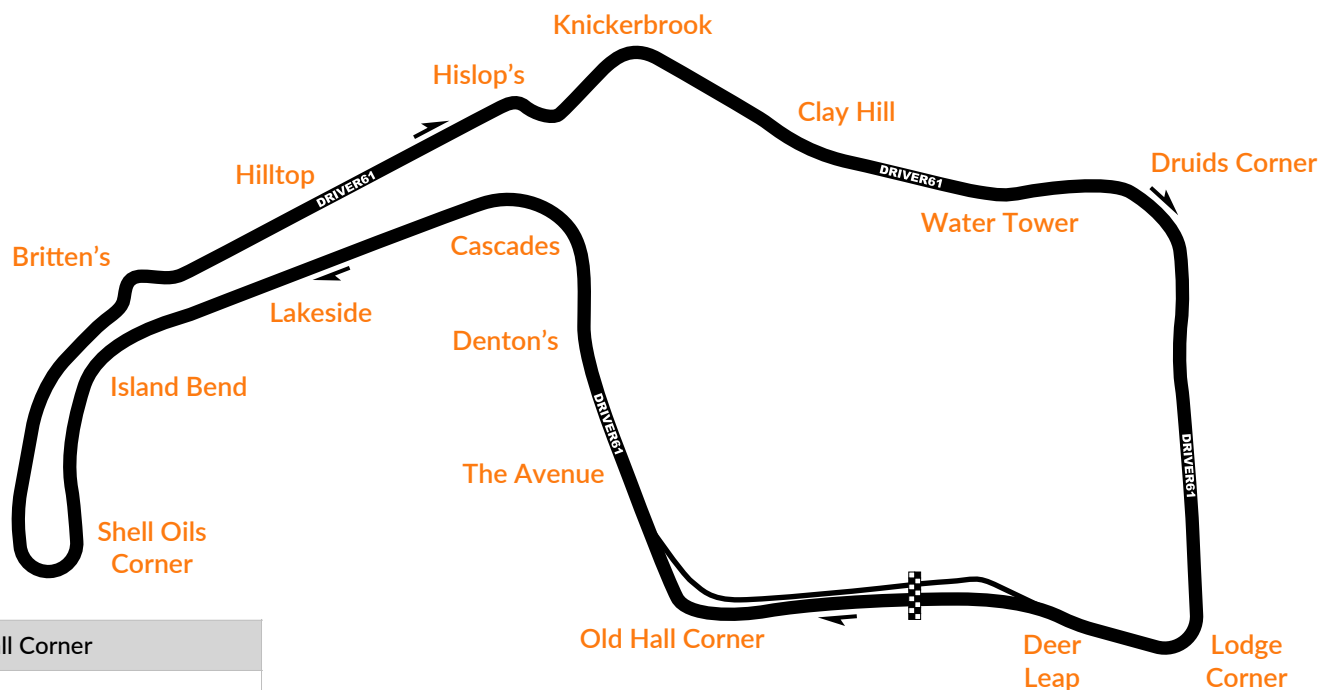

Date	Track	Track Length:
Session	Weather	Best Time
Driver	Air Temp	Pace Time
Car	Track Temp	% Diff to Pace

Old Hall Corner			
The Avenue	Denton's	Cascades	Lakeside
Island Bend	Shell Oils Corner	Britten's	Hilltop
Hislop's	Knickerbrook	Clay Hill	Water Tower
Comments	Druids Corner	Lodge Corner	Deer Leap