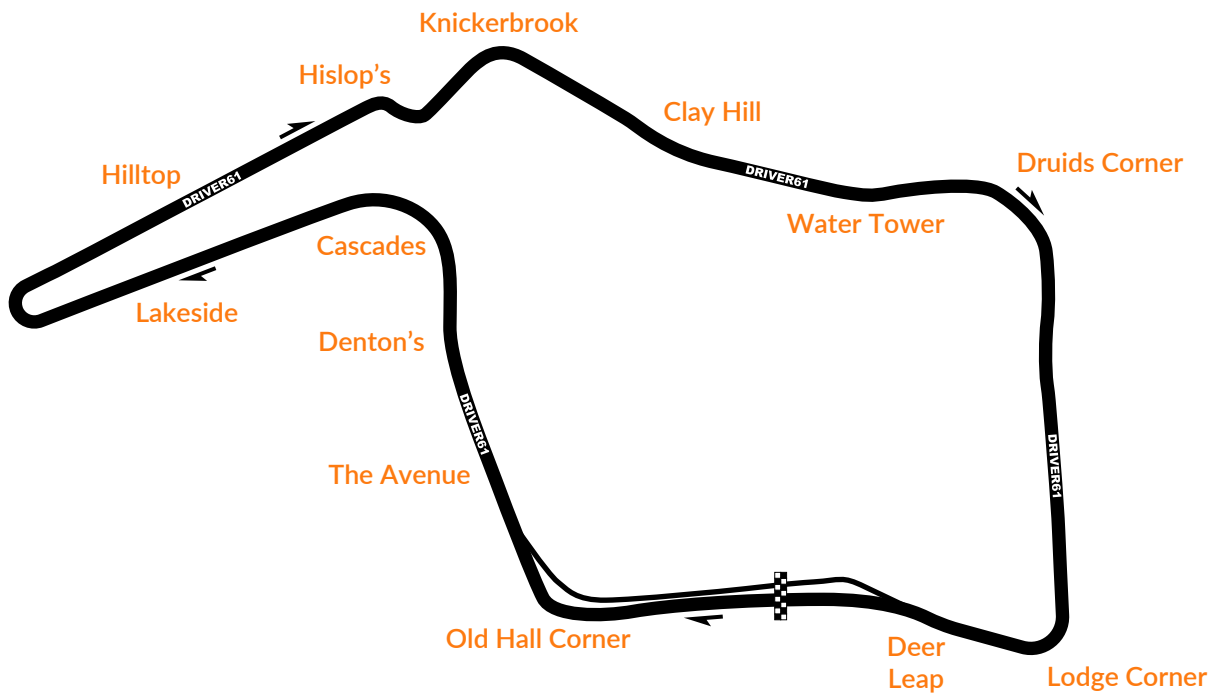

Date	Track	Track Length:
Session	Weather	Best Time
Driver	Air Temp	Pace Time
Car	Track Temp	% Diff to Pace

Old Hall Corner	The Avenue	Denton's	Cascades

Lakeside	Hilltop	Hislop's	Knickerbrook

Clay Hill	Water Tower	Druids Corner	Lodge Corner

Comments	Deer Leap