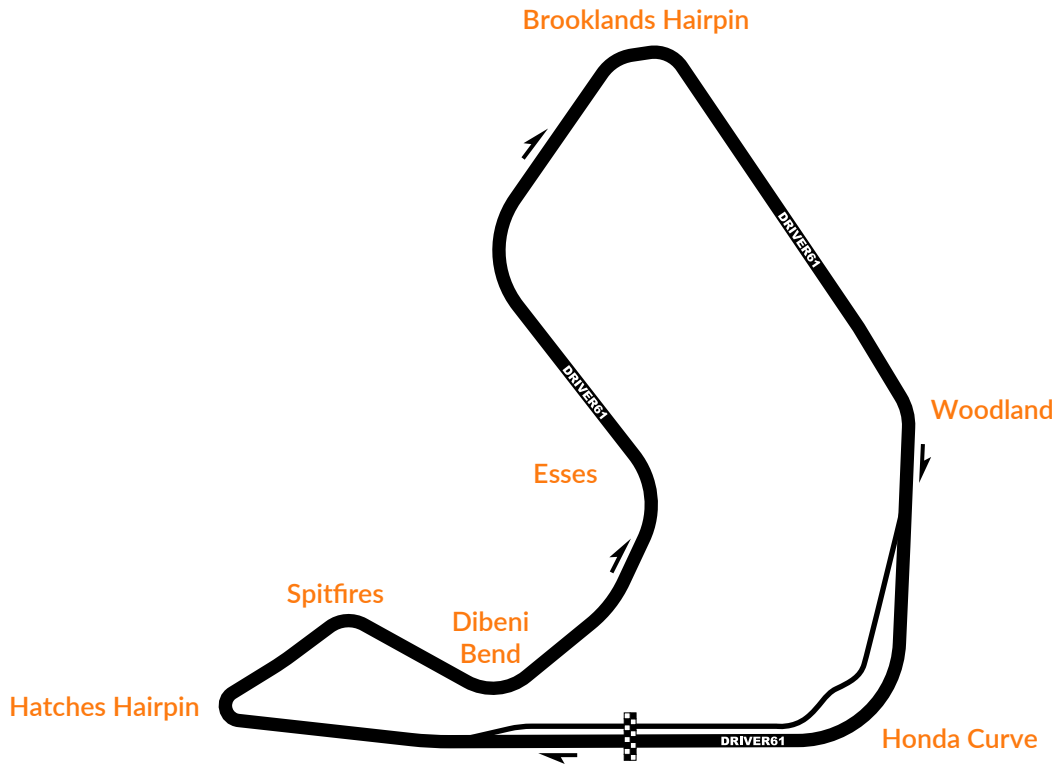

Date	Track	Track Length:
Session	Weather	Best Time
Driver	Air Temp	Pace Time
Car	Track Temp	% Diff to Pace

Hatches Hairpin	Spitfires	Diben Bend	Esses

Brooklands Hairpin	Woodland	Honda Curve

Comments