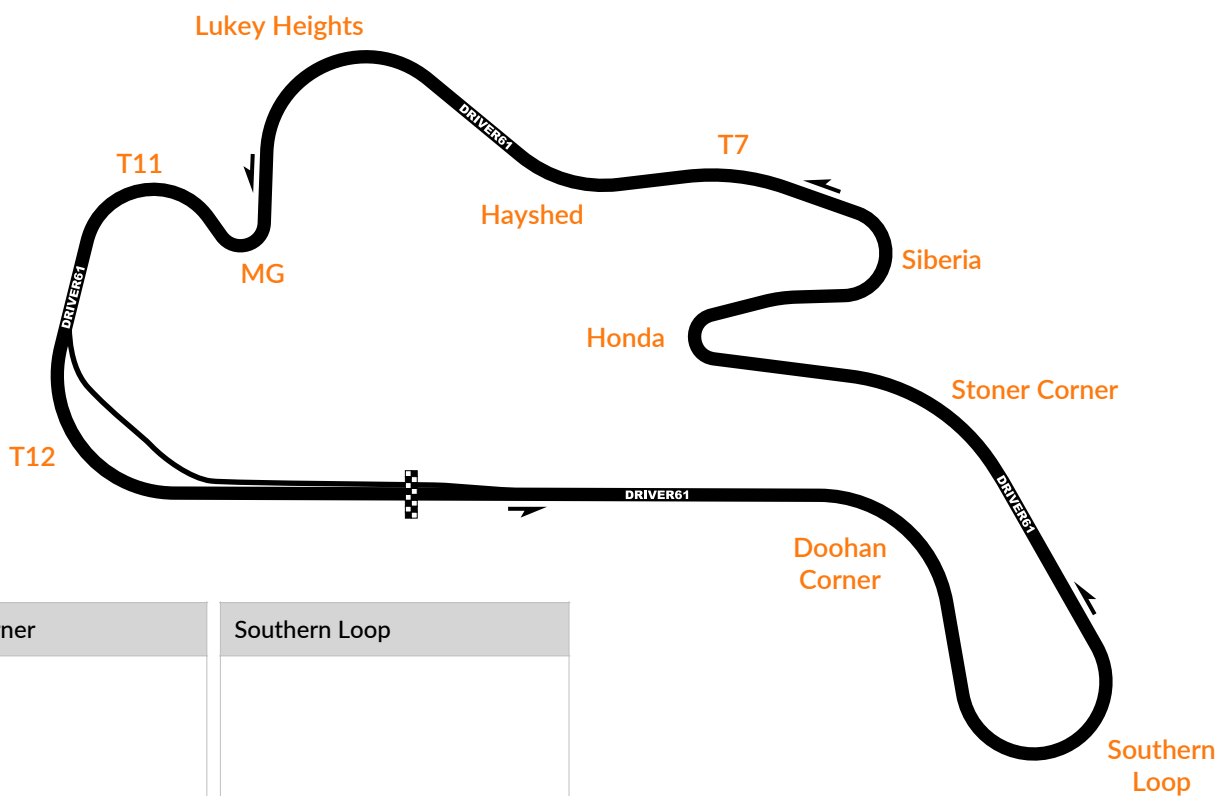

Date	Track	Track Length:
Session	Weather	Best Time
Driver	Air Temp	Pace Time
Car	Track Temp	% Diff to Pace

Doohan Corner	Southern Loop		
Stoner Corner	Honda	Siberia	Turn 7
Hayshed	Lukey Heights	MG	Turn 11
Comments			Turn 12