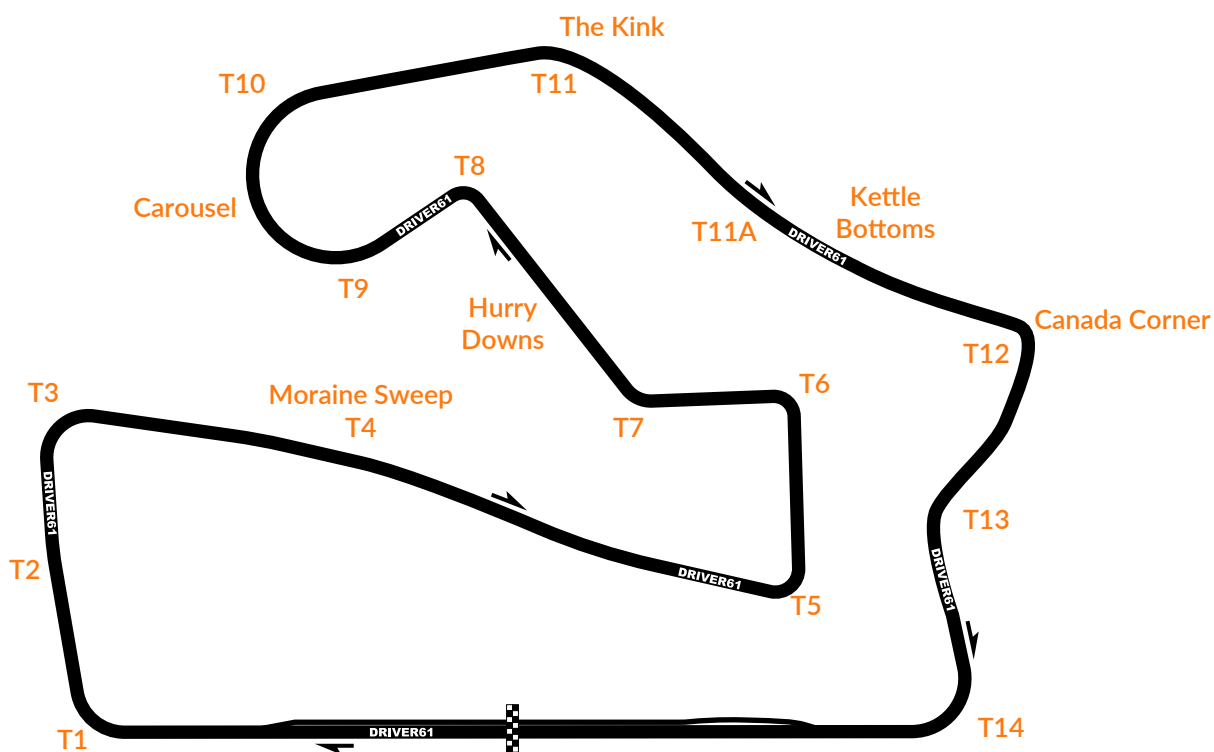

Date	Track	Track Length:
Session	Weather	Best Time
Driver	Air Temp	Pace Time
Car	Track Temp	% Diff to Pace

Turn 1	Turn 2	Turn 3	Moraine Sweep (Turn 4)
Turn 5	Turn 6	Turn 7	Hurry Downs
Turn 8	Turn 9	Carousel	Turn 10
The Kink (Turn 11)	Kettle Bottoms (Turn 11A)	Canada Corner (Turn 12)	Turn 13
Comments			Turn 14