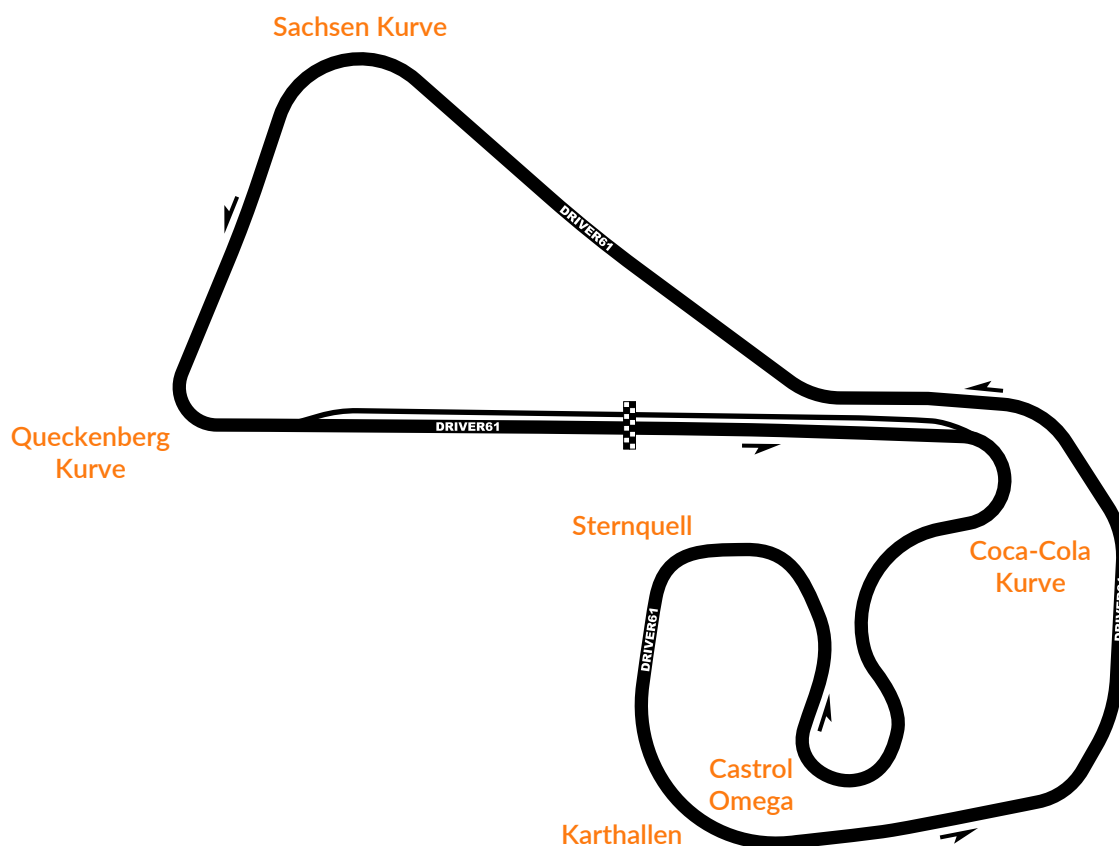

Date	Track	Track Length:
Session	Weather	Best Time
Driver	Air Temp	Pace Time
Car	Track Temp	% Diff to Pace

Coca-Cola Kurve	Castrol Omega	Sternquell	Karthallen

Comments	Sachsen Kurve	Queckenberg Kurve