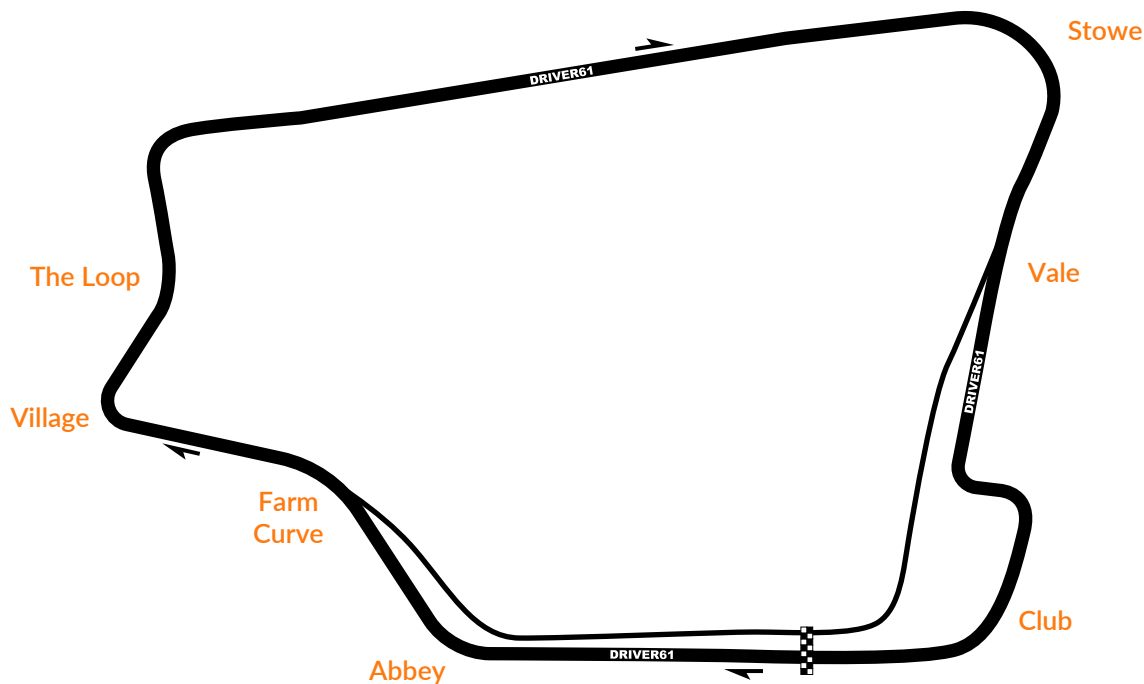

Date	Track	Track Length:
Session	Weather	Best Time
Driver	Air Temp	Pace Time
Car	Track Temp	% Diff to Pace

Abbey	Farm Curve	Village	The Loop

Stowe	Vale	Club

Comments