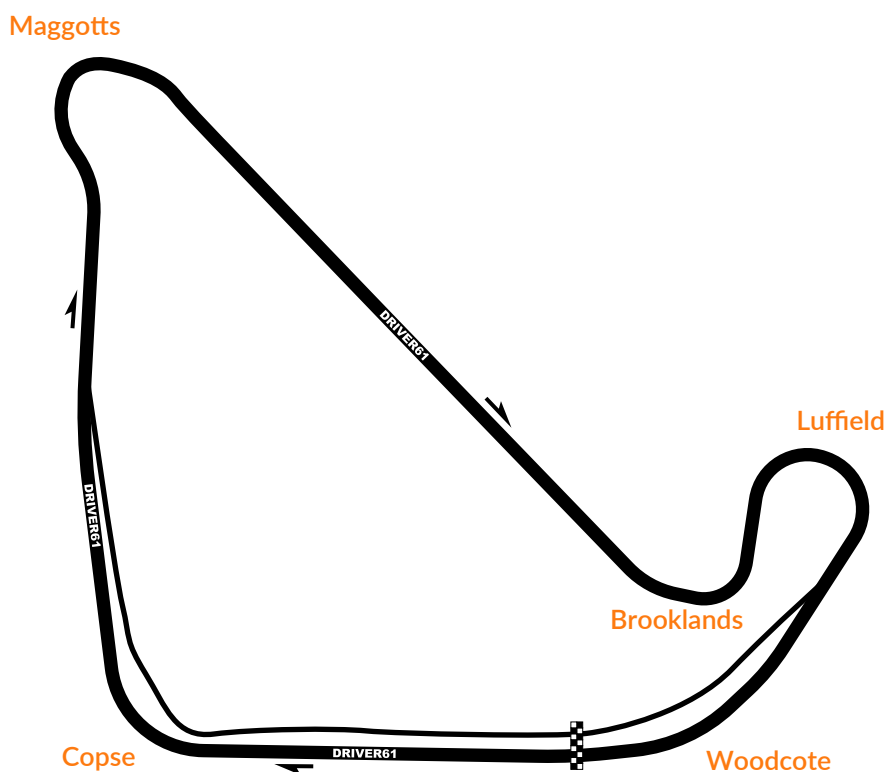

Date	Track	Track Length:
Session	Weather	Best Time
Driver	Air Temp	Pace Time
Car	Track Temp	% Diff to Pace

Copse

Maggotts	Brooklands	Luffield	Woodcote

Comments