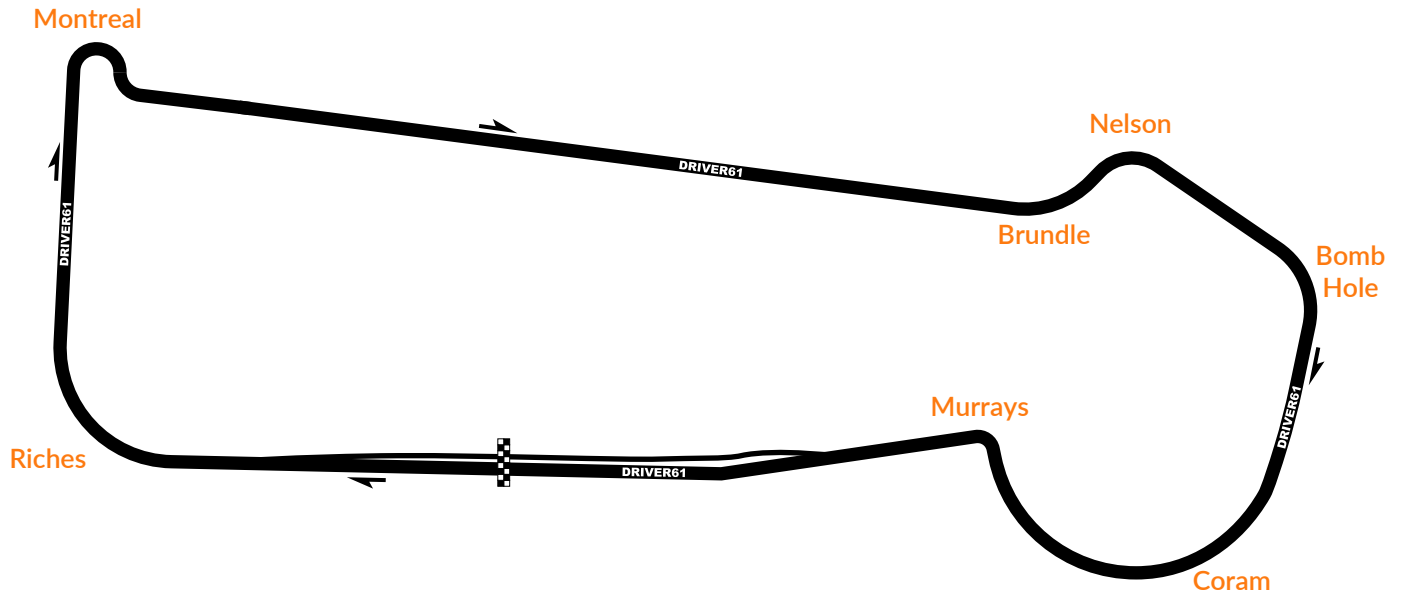

Date	Track	Track Length:
Session	Weather	Best Time
Driver	Air Temp	Pace Time
Car	Track Temp	% Diff to Pace

Riches	Montreal	Brundle	Nelson

Bomb Hole	Coram	Murrays

Comments