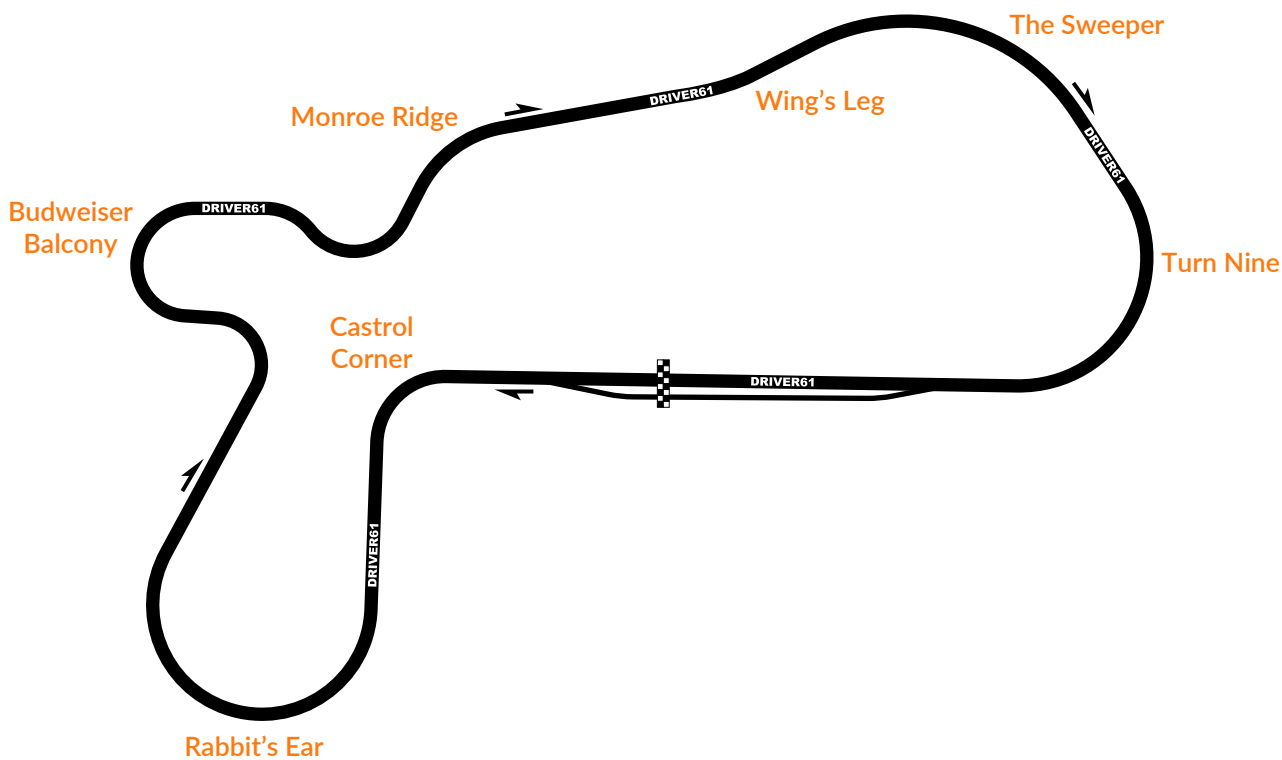

Date	Track	Track Length:
Session	Weather	Best Time
Driver	Air Temp	Pace Time
Car	Track Temp	% Diff to Pace

Castrol Corner	Rabbit's Ear	Budweiser Balcony	Monroe Ridge

Wing's Leg	The Sweeper	Turn Nine

Comments